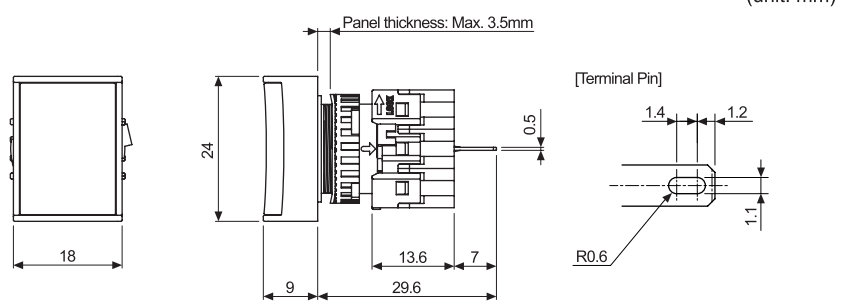

Ø16 Pilot Lights

Ø16 Pilot Lights (L16RR Series)

Type	Appearance	Model	Contact block	LED block
			C contact	DC voltage
Flat round, extended	 L16RR-EY□	L16RR-E□5	—	1 (5VDC)
		L16RR-E□12		1 (12VDC)
		L16RR-E□24		1 (24VDC)
※□ indicates color: R , B , G , Y , W ※The light unit and LED blocks are sold separately. (light unit: bold letters, LED block: regular letters) ※The LED color is the same as the control unit.				
• Dimensions (unit: mm) <div style="display: flex; justify-content: space-around; align-items: flex-start;">    </div> <p style="text-align: right;">※For panel cut-out dimensions, please refer to page A-48.</p>				

Type	Appearance	Model	Contact block	LED block
			C contact	DC voltage
Flat square (half guard), extended	 L16RRS-HG□	L16RRS-H□5	—	1 (5VDC)
		L16RRS-H□12		1 (12VDC)
		L16RRS-H□24		1 (24VDC)
※□ indicates color: R , B , G , Y , W ※The light unit and LED blocks are sold separately. (light unit: bold letters, LED block: regular letters) ※The LED color is the same as the control unit.				
• Dimensions (unit: mm) <div style="display: flex; justify-content: space-around; align-items: flex-start;">    </div> <p style="text-align: right;">※For panel cut-out dimensions, please refer to page A-48.</p>				

LAMP Ø16 Pilot Lights

Type	Appearance	Model	Contact block	LED block
			C contact	DC voltage
Flat rectangular (half guard), extended		L16RRT-H□5	—	1 (5VDC)
		L16RRT-H□12		1 (12VDC)
		L16RRT-H□24		1 (24VDC)

• Dimensions

※For panel cut-out dimensions, please refer to page A-48.

Control Switches

- Ø16
- Ø22/25
- Ø30
- 30

Push Button Switches

- Round
- Square
- Rectangular

Selector Switches

- Round
- Square
- Rectangular